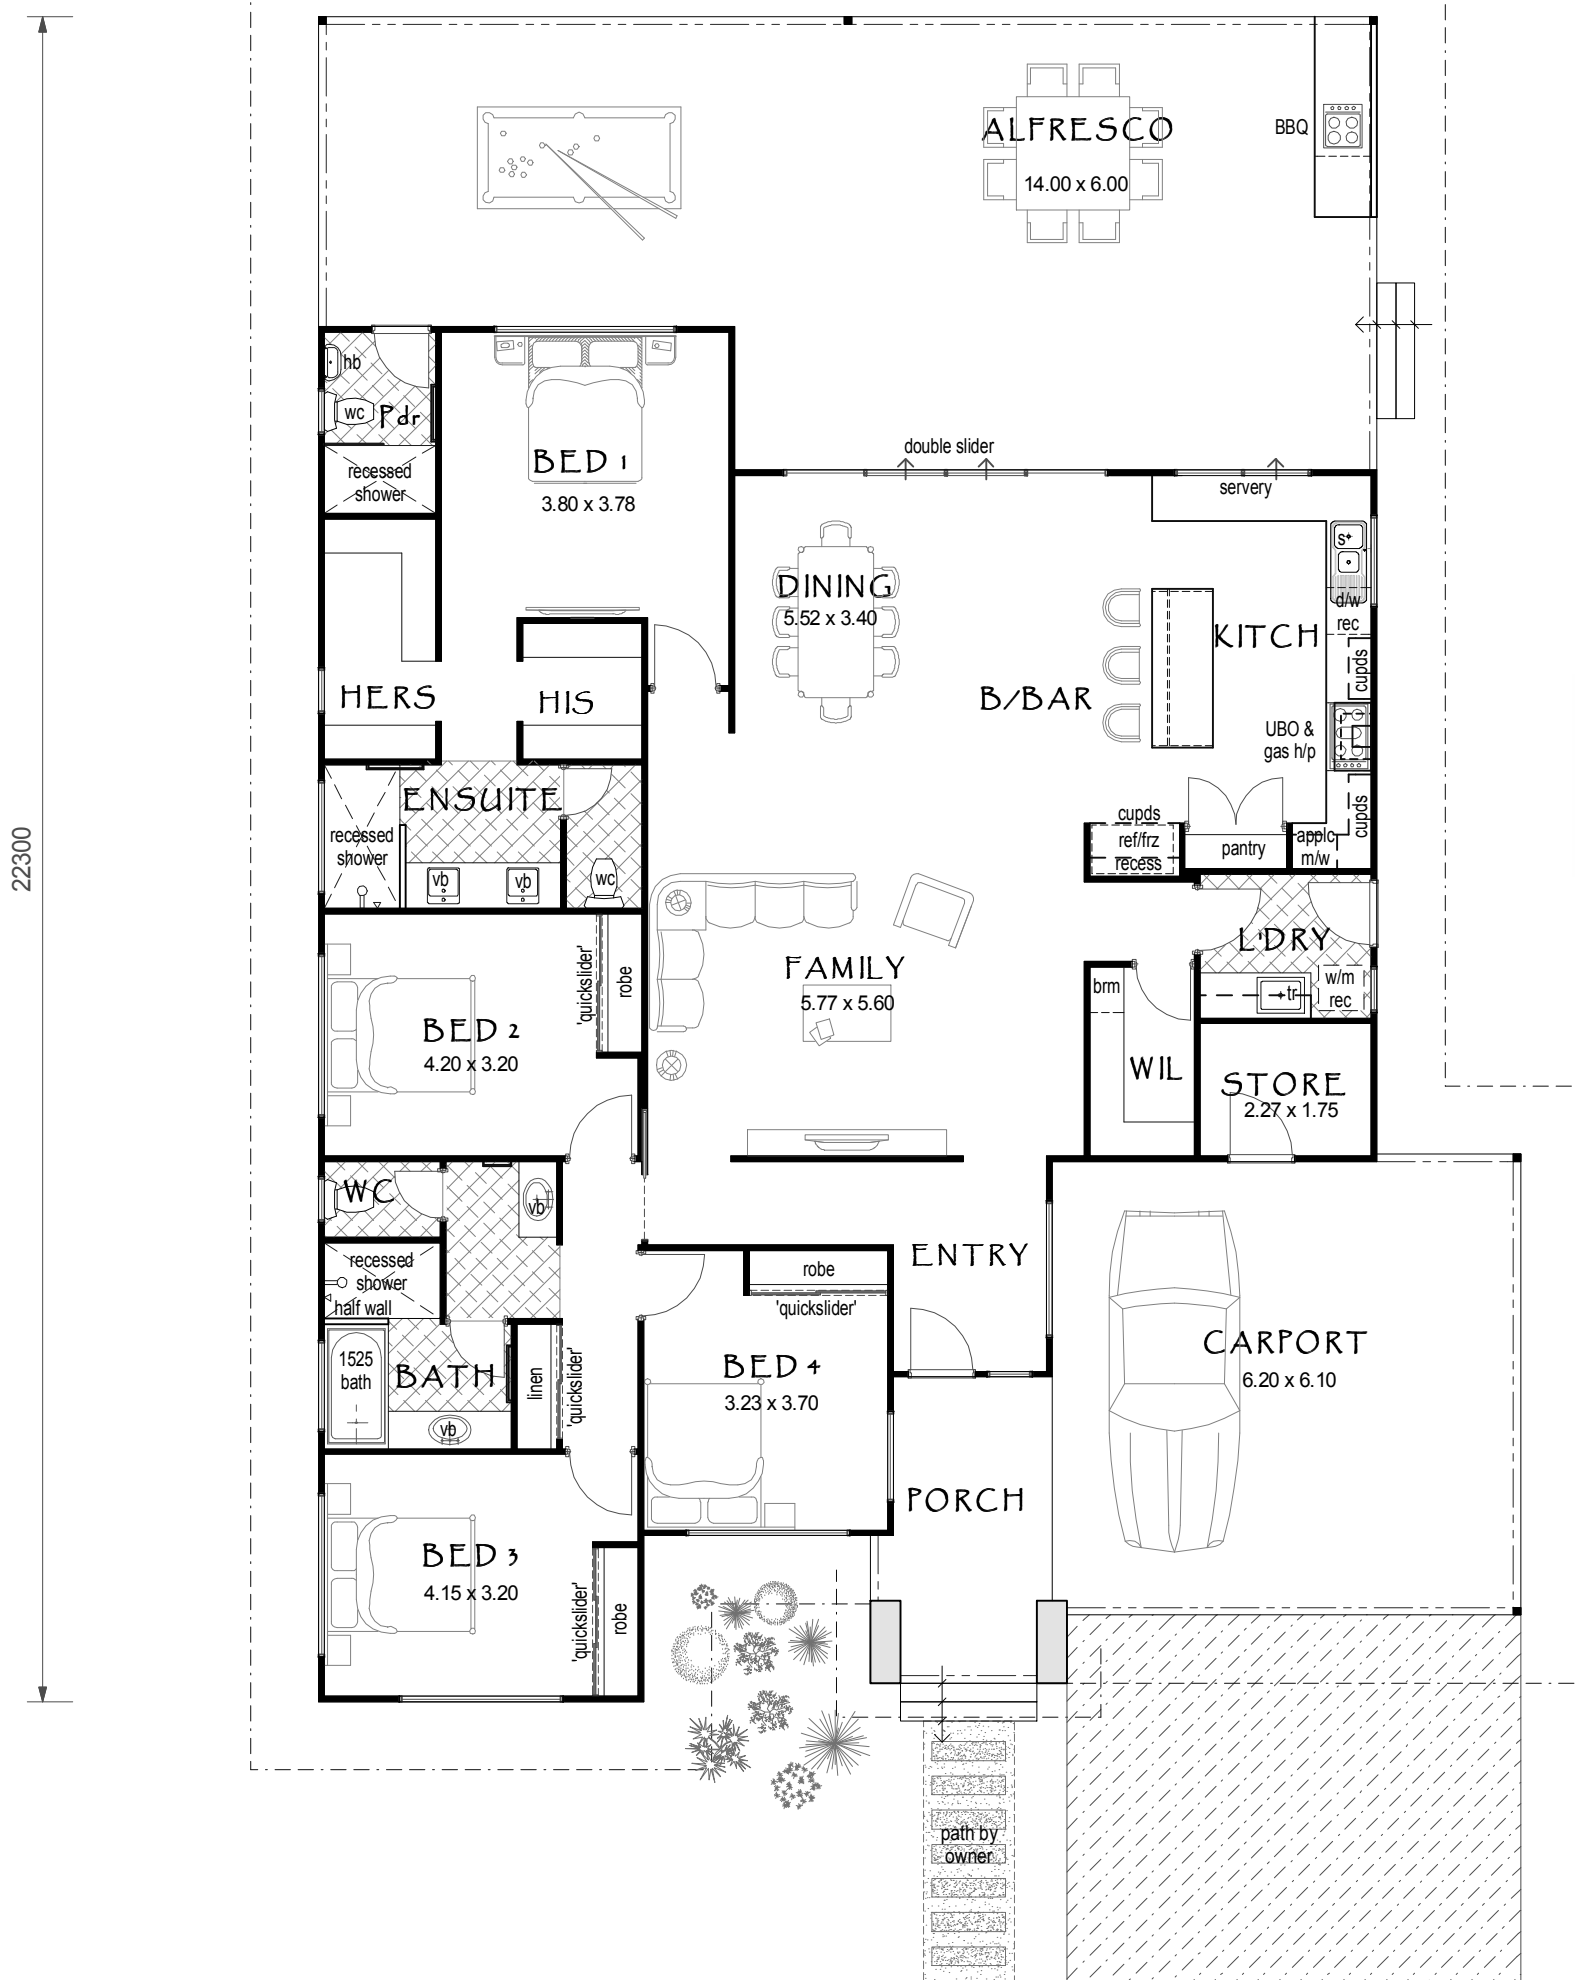

14000

"the Walcott"

4 bed, 3x bath

by Connolly Homes

HOUSE 191.615m²
 (64.400m)
 CARPORT 37.352m²
 PORCH 9.308m²
 ALFRESCO 73.550m²
TOTAL AREA 311.825m²

ROOF 384.478m² (86.600m)

22300

M : 0439 094 459